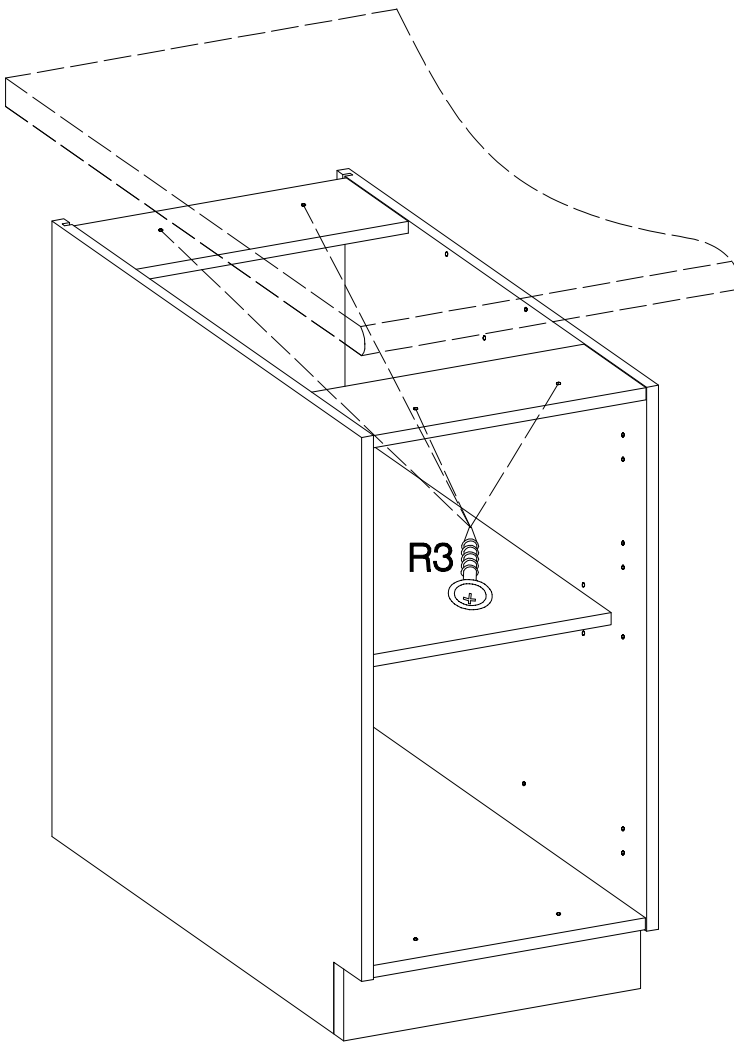

40 D 1F BB

KUH.30009
KUH.40025

Ersatzteil Nummer	Dimension
KUH.10225	815x500x16
KUH.10226	815x500x16
KUH.30009	366x430x16
KUH.40025	367x485x16
KUH.60027	713x385x2,5
KUH.70593	396x140x16
KUH.70594	396x570x16
KUH.90003	367x100x16
KUH.90004	367x100x16
KUH.90039	399x95x16

4

5

3.0x20mm
P7
8-10

6

4.0x45mm		
	P4	E9
2		2

7

15/19mm		J
4		

8

9

LEFT

RIGHT

10

11

12

±35/0mm	±3.5x13mm
	
HG	P5
2	4

13

L=192mm	M4x22mm
	
S	U
1	2

VARIANT HIGH GLOSS