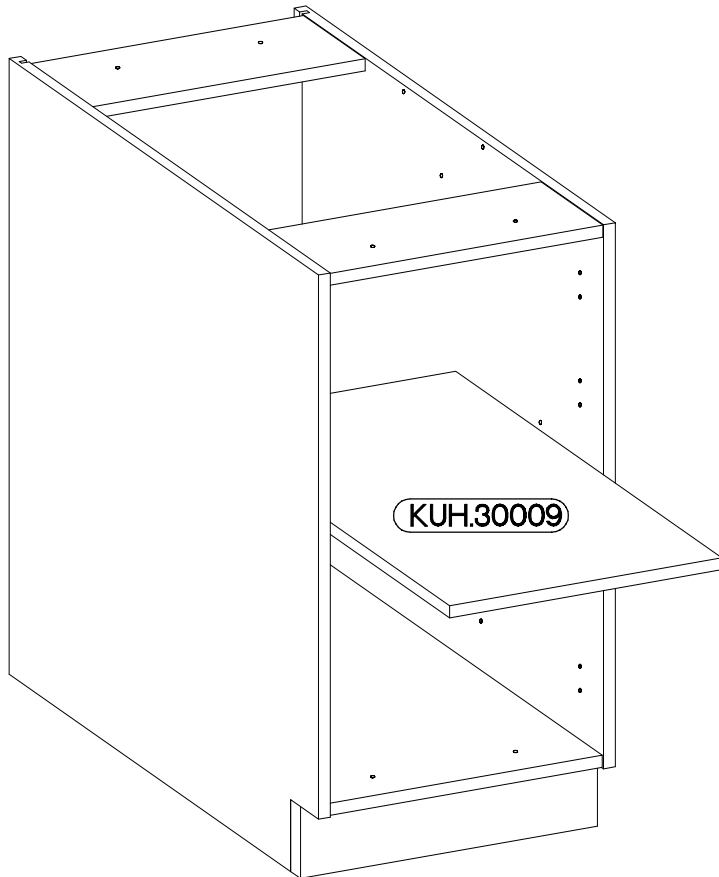

40 D 1F BB

KUH.30009
KUH.40025

Ersatzteil Nummer	Dimension
KUH.10225	815x500x16
KUH.10226	815x500x16
KUH.30009	366x430x16
KUH.40025	367x485x16
KUH.60027	713x385x2,5
KUH.70593	396x140x16
KUH.70594	396x570x16
KUH.90003	367x100x16
KUH.90004	367x100x16
KUH.90039	399x95x16

4

5

3.0x20mm
P7
8-10

6

4.0x45mm		
	P4	E9
2		2

7

15/19mm		J
4		

8

L=192mm	M4x22mm
	
S	U
1	2

VARIANT HIGH GLOSS