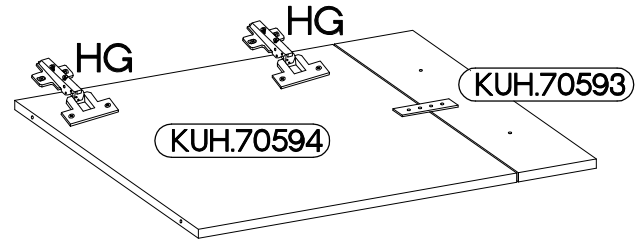

40 D 1F BB

KUH.30009
KUH.40025

Ersatzteil Nummer	Dimension
KUH.10225	815x500x16
KUH.10226	815x500x16
KUH.30009	366x430x16
KUH.40025	367x485x16
KUH.60027	713x385x2,5
KUH.70593	396x140x16
KUH.70594	396x570x16
KUH.90003	367x100x16
KUH.90004	367x100x16
KUH.90039	399x95x16

4

5

3.0x20mm
P7
8-10

6

4.0x45mm		
	P4	E9
2		2

7

15/19mm		J
4		

8

9

LEFT

RIGHT

10

11

12

±35/0mm	±3.5x13mm
	
HG	P5
2	4

13

L=192mm	M4x22mm
	
S	U
1	2

VARIANT HIGH GLOSS