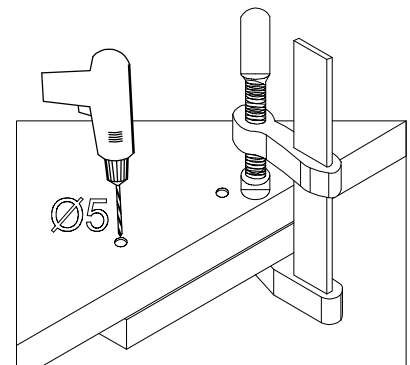

40 D 1F BB

KUH.30009
KUH.40025

Ersatzteil Nummer	Dimension
KUH.10225	815x500x16
KUH.10226	815x500x16
KUH.30009	366x430x16
KUH.40025	367x485x16
KUH.60027	713x385x2,5
KUH.70593	396x140x16
KUH.70594	396x570x16
KUH.90003	367x100x16
KUH.90004	367x100x16
KUH.90039	399x95x16

4

5

3.0x20mm
P7
8-10

6

4.0x45mm		
	P4	E9
2		2

7

15/19mm		J
4		

8

9

LEFT

RIGHT

10

11

12

±35/0mm	±3.5x13mm
	
HG	P5
2	4

13

L=192mm	M4x22mm
	
S	U
1	2

VARIANT HIGH GLOSS