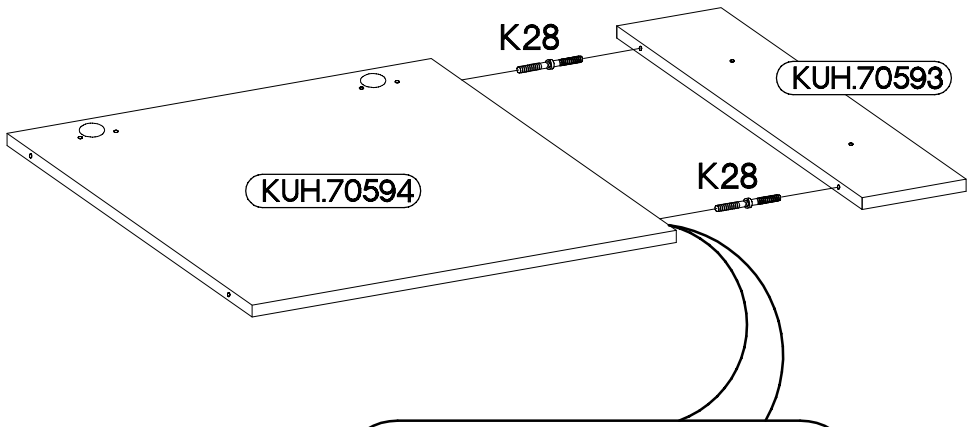

40 D 1F BB

KUH.30009
KUH.40025

Ersatzteil Nummer	Dimension
KUH.10225	815x500x16
KUH.10226	815x500x16
KUH.30009	366x430x16
KUH.40025	367x485x16
KUH.60027	713x385x2,5
KUH.70593	396x140x16
KUH.70594	396x570x16
KUH.90003	367x100x16
KUH.90004	367x100x16
KUH.90039	399x95x16

9

LEFT

RIGHT

10

11

12

±35/0mm	±3.5x13mm
	
HG	P5
2	4

13

L=192mm	M4x22mm
	
S	U
1	2

VARIANT HIGH GLOSS