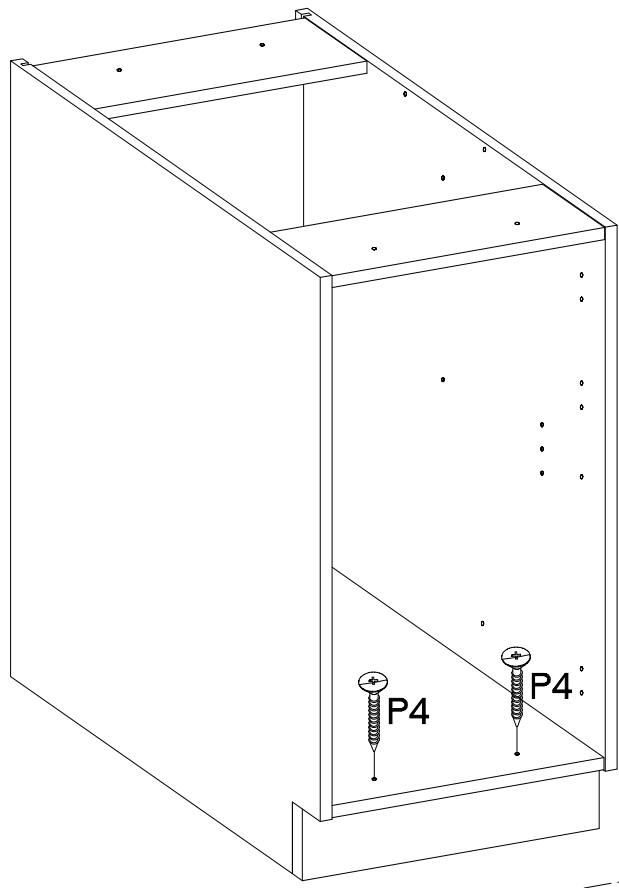

40 D 1F BB

KUH.30009
KUH.40025

Ersatzteil Nummer	Dimension
KUH.10225	815x500x16
KUH.10226	815x500x16
KUH.30009	366x430x16
KUH.40025	367x485x16
KUH.60027	713x385x2,5
KUH.70593	396x140x16
KUH.70594	396x570x16
KUH.90003	367x100x16
KUH.90004	367x100x16
KUH.90039	399x95x16

4

5

3.0x20mm
P7
8-10

6

4.0x45mm		
	P4	E9
2		2

7

15/19mm		J
4		

8

L=192mm	M4x22mm
	
S	U
1	2

VARIANT HIGH GLOSS